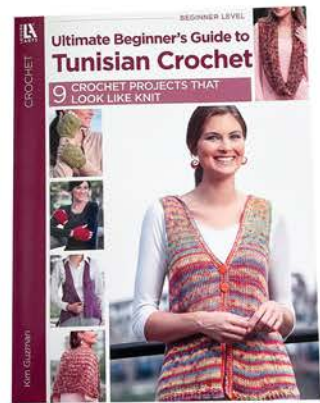

LEARN A NEW WAY
TO CROCHET!