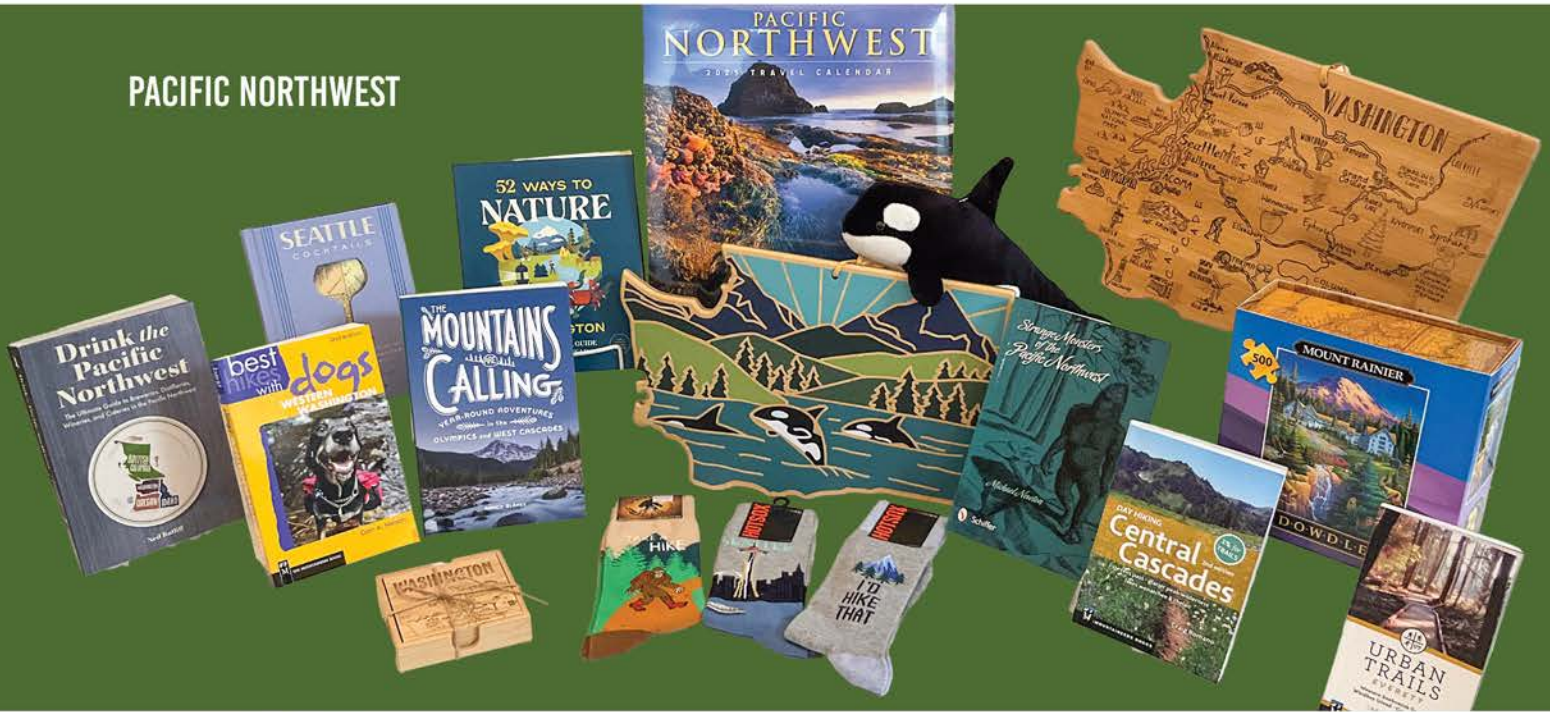

PACIFIC NORTHWEST