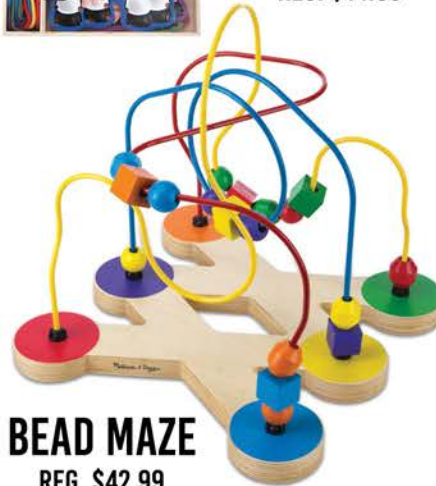

BEE INSPIRED  
JUMBO ARTIST PADS  
REG. \$19.99

\$12

100 PC  
GEL PEN SET  
REG. \$49.99

\$25

\$19

ART ADVANTAGE  
ALUMINUM  
ART EASEL  
REG. \$49.99

\$12  
ROYAL LANGNICKEL  
COLORED  
PENCILS  
REG PRICE. \$19.99 - \$22.99

ENTIRE SELECTION OF COLORING BOOKS

20%  
OFF  
REG. PRICE

**AMERICAN CRAFT KITS  
AVAILABLE IN 3 STYLES**

REG. 14.99 - \$34.99

**\$5**

**34PC WINDOW  
GLITTER ART KIT**

**78PC CLAY &  
ACCESSORIES KIT**

**18PC STRING  
ART LIGHT KIT**

**MAGNETIC WOOD  
PRINCESS DRESS-UP**  
REG. \$16.99

**LACE & TRACE  
FARM ANIMALS**  
REG. \$14.99

**BEAD MAZE**  
REG. \$42.99

**MS RACHEL  
LEARNING BLOCKS  
& ACTIVITY CARDS**  
REG. \$36.99

**BAND IN A BOX**  
10 PC - REG. \$38.99

ALL  
MELISSA & DOUG  
**25% OFF**  
REG. PRICE

**TAKE-ALONG  
SORTING BARN**  
11 PC - REG. \$38.99

**GEOMETRIC  
STACKER**  
REG. \$27.99

**WOODEN VEHICLES**  
15 PC - REG. \$29.99

PORTABLE FUN WITH  
**TAKE-ALONG PLAY SETS**  
REG. PRICE. \$49.99