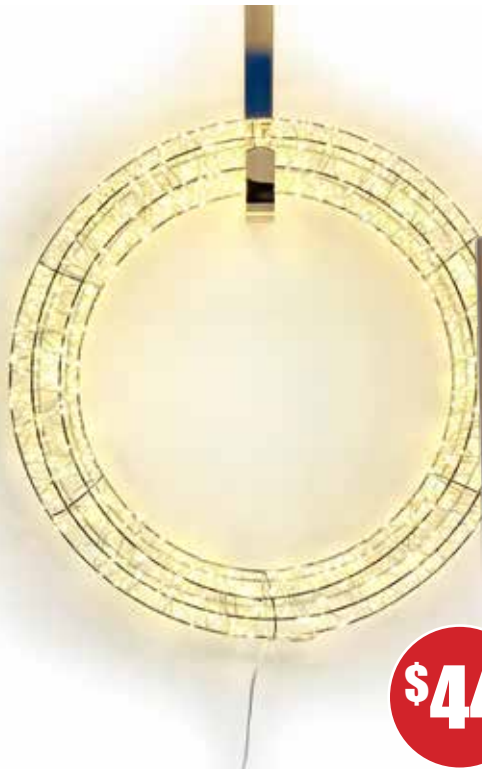

$44

Light Up Wreath
1000 Lights!
Reg. $59.99

$10