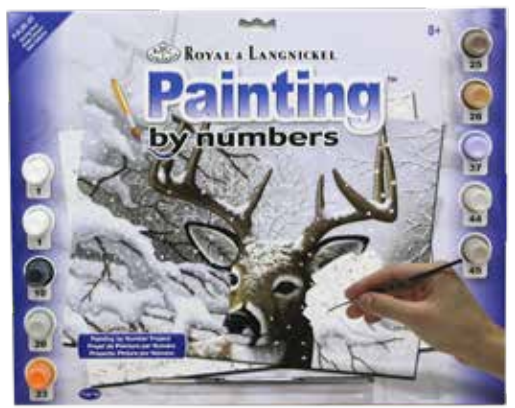

January Is National Puzzle Month!

We have a great selection of puzzles from 60 pieces up to 3,000 and there is a puzzle for every age group.