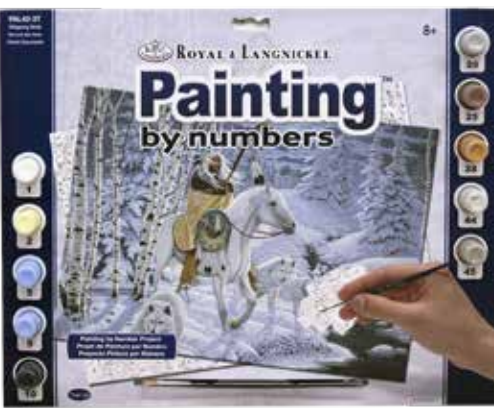

January Is National Puzzle Month!

We have a great selection of puzzles from 60 pieces up to 3,000 and there is a puzzle for every age group.