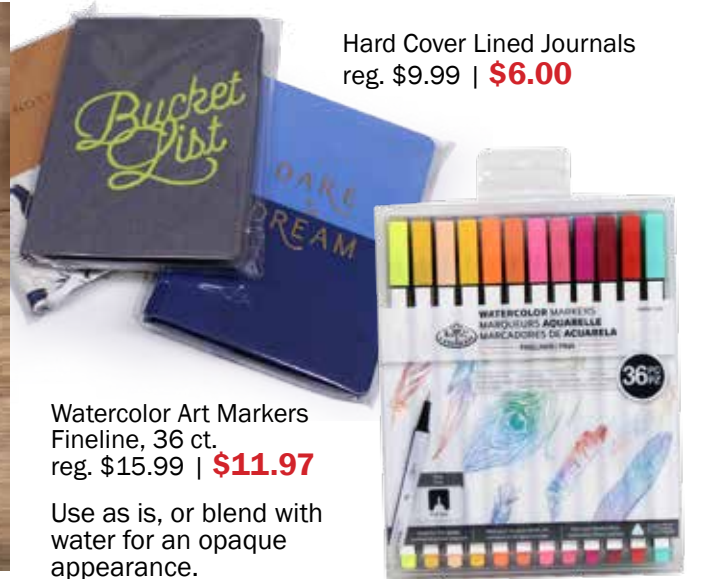

Tonic Household Scissors  
reg. \$6.99 | **\$5.97**

Begin 2025 with a new journal and gel pens for a colorful year of writing and planning!

**50th Anniversary Special**

48 Gel Pens reg. \$29.99 | **\$14.97**  
 24 Gel Pens reg. \$12.99 | **\$6.47**

Hard Cover Lined Journals  
 reg. \$9.99 | **\$6.00**

Watercolor Art Markers  
 Finesline, 36 ct.  
 reg. \$15.99 | **\$11.97**

Use as is, or blend with water for an opaque appearance.

With a variety of nib sizes, these pigment pens are perfect for pen and ink artwork, adding lines to watercolor paintings and more. These pens will not bleed.