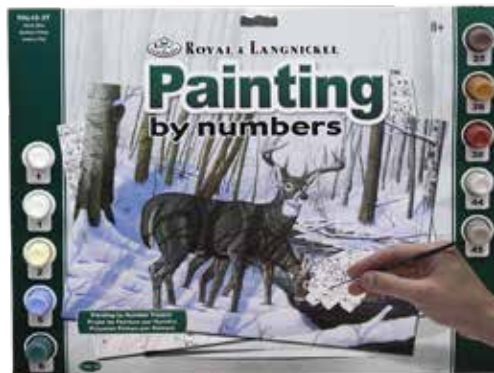

January Is National Puzzle Month!

We have a great selection of puzzles from 60 pieces up to 3,000 and there is a puzzle for every age group.